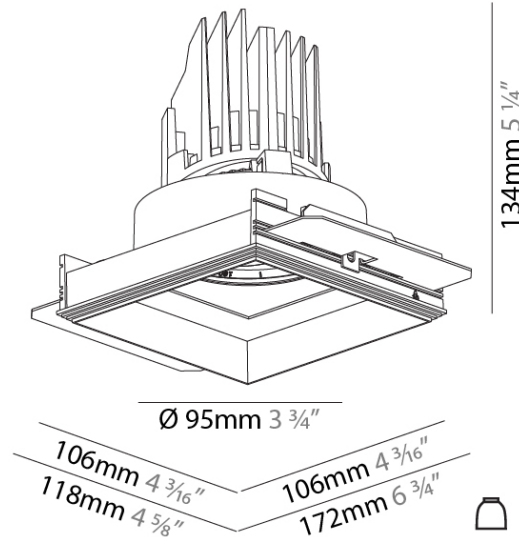

ELECTRICAL

Lamp Type: LED (Zhaga Standard)
Input Wattage (W): 15.5
Total Output Wattage (W): 14.5
Dimming: Tri-Mode (Non-Dimming and Phase Dimming (120Vac only) and 0-10V Dimming)
Driver Included: No
Driver Location: Recessed Housing
Driver Type: Constant Current - Universal
Driver Class: Class 2
Housing: See components
Input Voltage (V): 120 - 277
Constant Current (MA): 500

LED

Number of LEDs: 1
Color Temperature (°K): 2700 / 3000 / 3500 / 4000
Max. Delivered Lumen (lm): 940 / 980 / 1029 / 1050
Nominal Lumen (lm): 1386 / 1438 / 1511 / 1542
CRI: >90 CRI
Efficiency (%): 87.9 / 88.4 / 87.9
Lamp Life (hrs): 50000
Upon Request: RGB-W Tunable White Special Color Temperature
Special LED

OPTICAL

Reflector: 20 / 40 / 60
Adjustability: Rotational 355°; Tilt 30°
Upon Request: Special Beam Angles

RATINGS AND CERTIFICATIONS

Available for international specifications by adding "INT" at the end of the existing Model #. For assistance on 'custom' specifications, contact zteam@zaneen.com.
In a constant effort to supply the best product, we reserve the right to change specifications or materials without notice. The most recent specification sheets are found at zaneen.com
IP rating: IP20